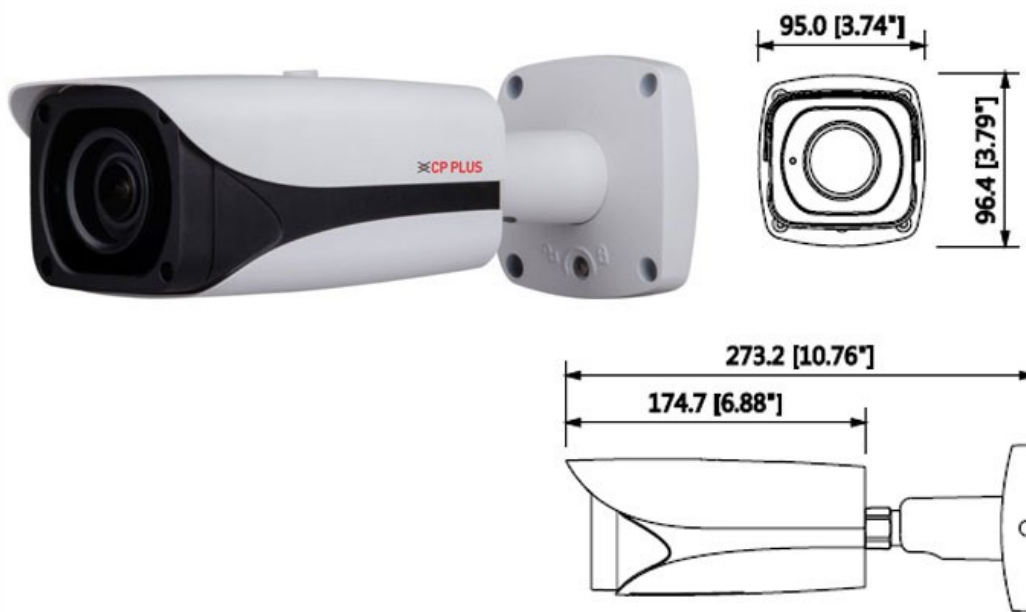

CP- UNC-TE21ZL20-VMD

2 MP Full HD WDR Network IR Bullet Camera - 200 Mtr.

Main Features

- 1/2.8" 2Megapixel PS CMOS Image Sensor
- H.265 and H.264 triple-stream encoding
- Max 50/60fps@1080(1920×1080)
- WDR(120dB), Day/Night (ICR), 3D-DNR, AWB, AGC, BLC
- IR Range of 200 Mtrs.
- 5.3mm ~64mm Motorized lens , 12x Optical zoom
- 2/1 Alarm in/out, 1/1 audio in/out
- Supports PoE, IP67, Micro SD Card
- Mobile Software: iCMOB, gCMOB
- CMS Software: KVMS Pro, vOptimus Pro

*Product casing and specifications are subject to change without prior notice

CP- UNC-TE21ZL20-VMD

2 MP Full HD WDR Network IR Bullet Camera - 200 Mtr.

Feature

Image Sensor
 Effective Pixels
 Minimum Illumination
 Shutter Speed
 White Balance
 Lens
 Gain Control (AGC)
 Video Compression
 S/N Ratio
 Back Light Compensation
 Video Input
 Video Streaming
 Resolution
 Digital Zoom
 Optical Zoom
 Motion detection
 Privacy Mask
 ICR
 ROI
 Audio Input
 Audio Output
 Audio Compression
 Alarm IN
 Alarm Out
 Bit Rate
 Protocol
 Smart Detection
 Ethernet
 User Account

CP- UNC-TE21ZL20-VMD

2 MP Full HD WDR Network IR Bullet Camera - 200 Mtr.

Feature

IR
Smart Phone
Micro SD
Operating Temperature
Power Source
Power Consumption
Weatherproof Standard
Dimension
Weight

Specification